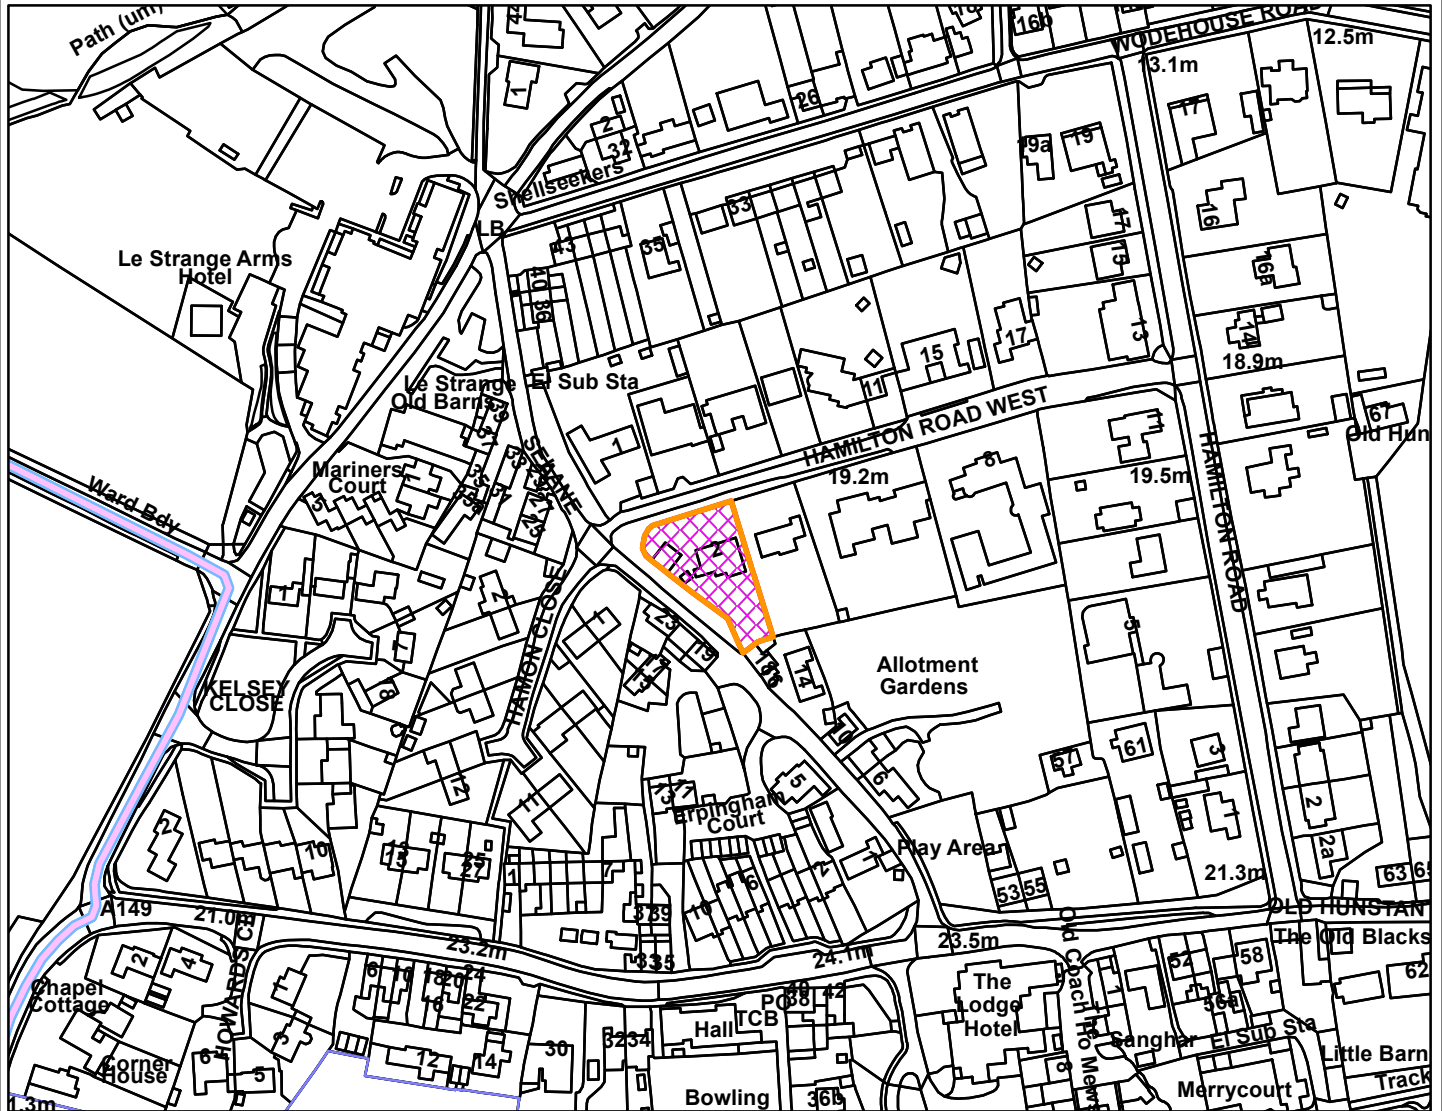

Cedar Lodge 2 Hamilton Road West Old Hunstanton Hunstanton PE36 6JB

**Legend**

[Empty legend box]

**Scale:** 1:2,500

Reproduced from the Ordnance Survey map with permission of the Controller of His Majesty's Stationery Office © Crown Copyright 2023.

Unauthorised reproduction infringes Crown Copyright and may lead to prosecution or civil proceedings.

Organisation	BCKLWN
Department	Department
Comments	
Date	16/08/2024
MSA Number	0100024314